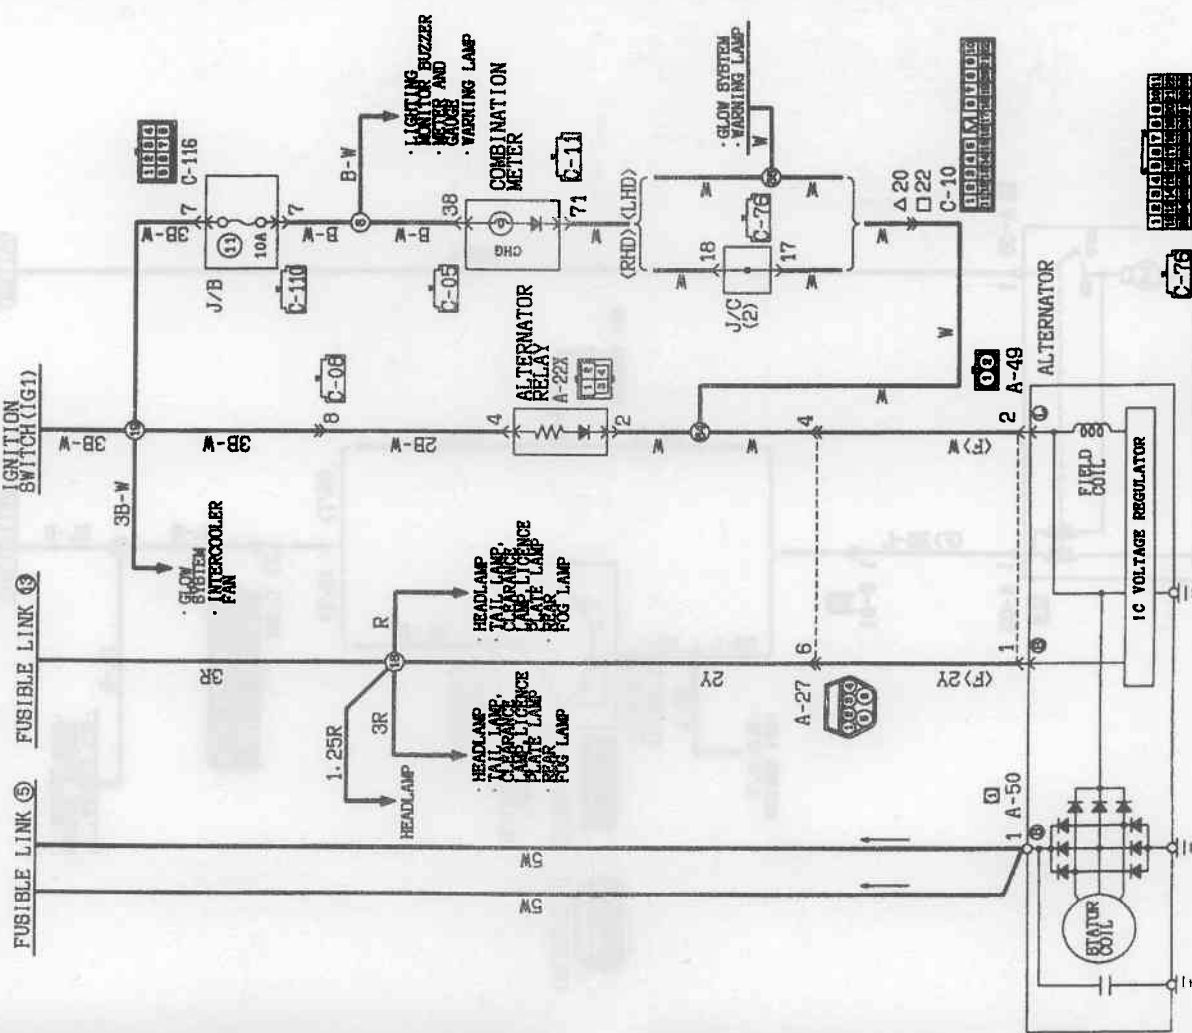

CHARGING SYSTEM 4G64, 6G72 engine

15

Wire colour code
 B: Black
 BR: Brown
 V: Violet
 LG: Light green
 O: Orange
 SK: Sky blue
 GR: Green
 GR: Gray
 P: Pink
 Y: Yellow

Remarks:
 (1) L: L-drive vehicles
 (2) Δ: R: H-drive vehicles

CHARGING SYSTEM 4D56, 4M40 engine

16

Wire colour code
 B: Black
 BR: Brown
 V: Violet
 LG: Light green
 O: Orange
 SK: Sky blue
 GR: Green
 GR: Gray
 P: Pink
 Y: Yellow

Remarks:
 (1) L: L-drive vehicles
 (2) Δ: R: H-drive vehicles