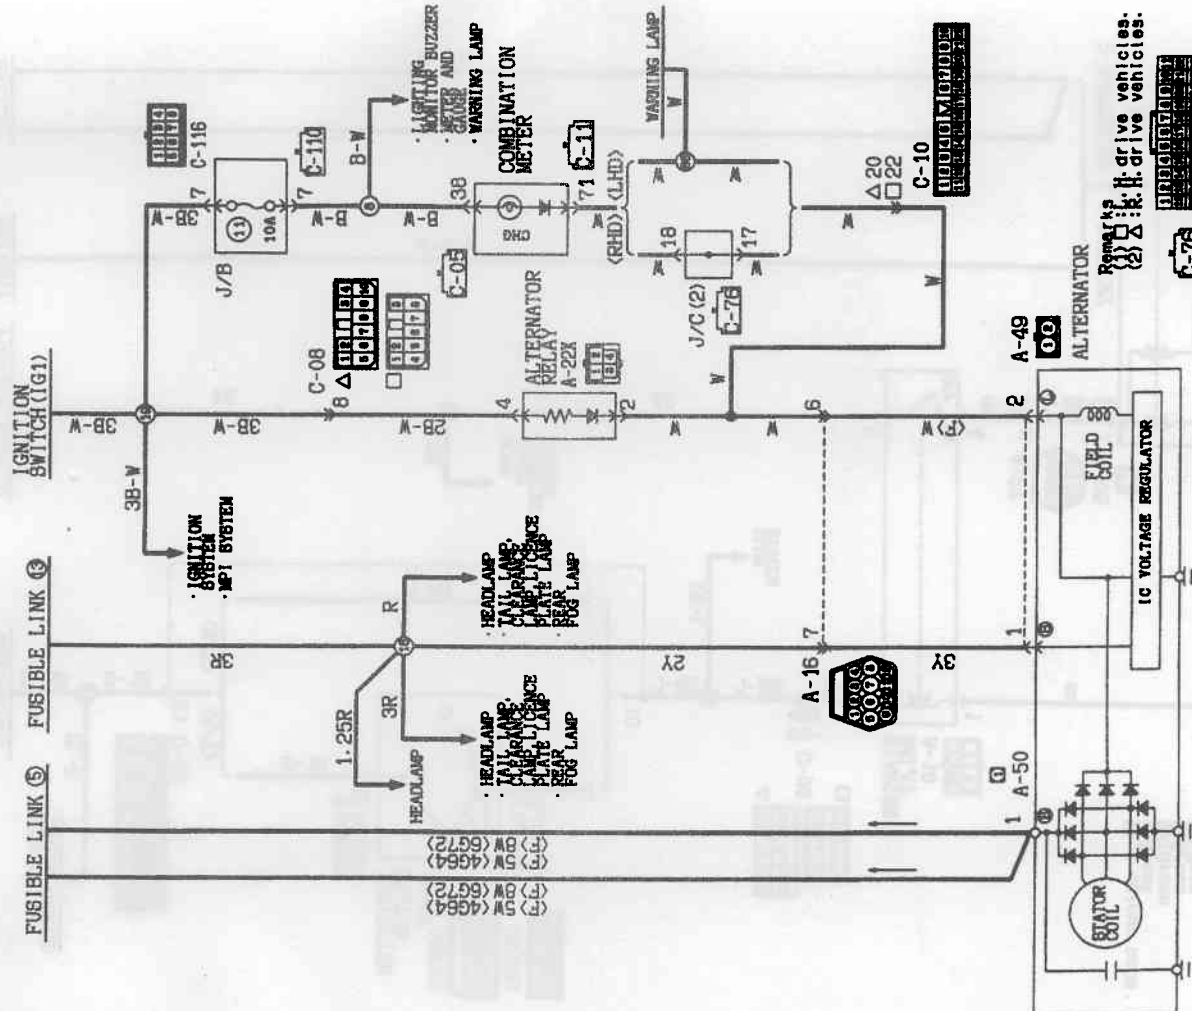

CHARGING SYSTEM 4G64, 6G72 engine

15

Wire colour code
 B: Black
 BR: Brown
 V: Violet
 LG: Light green
 O: Orange
 SK: Sky blue
 GR: Green
 GR: Gray
 P: Pink
 Y: Yellow

Remarks:
 (1) L: L-drive vehicles
 (2) Δ: R: H-drive vehicles

CHARGING SYSTEM 4D56, 4M40 engine

16

Wire colour code
 B: Black
 BR: Brown
 V: Violet
 LG: Light green
 O: Orange
 SK: Sky blue
 GR: Green
 GR: Gray
 P: Pink
 Y: Yellow

Remarks:
 (1) L: L-drive vehicles
 (2) Δ: R: H-drive vehicles